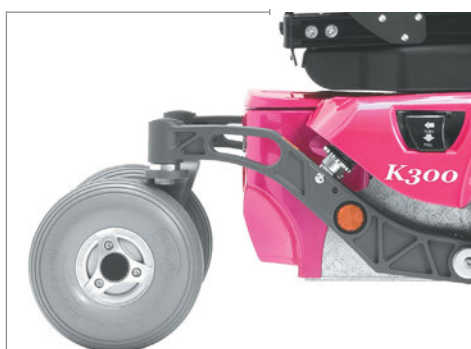

permobil

Ready Set
Roll!

K300
PS Jr.

Powerful Suspension

Provides a smoother ride, even over rough terrain, to help you handle the adventures ahead.

Highly Configurable

Allows you to maintain proper positioning as you grow.

Multi-Motion Armrest

Perfectly positioned armrest with unique rotation and flip back movements that allow for easier transfers.

Colour Options

Volcano Red

Pop Star Pink

Cobalt Blue

Purple Rain

Phantom Gray

Onyx Black

Additional Hub Colour Options

Chili Pepper Red

Titan Blue

Extreme Yellow

Vintage Wine

Crystal Blue

Specifications

Maximum User Weight	75 kg
Maximum Speed	8 km/h or 10 km/h
Range	25 km
Base Width	24"
Base Length	40"
Minimum Turning Radius	25"
Ground Clearance	3"
Recommended Battery Type	Group 34
Weight Including Batteries	123.3 kg
Drive Electronics	90A R-Net
Maximum Slope	10° up, 6° down ¹
Seat-to-Floor Height	16.5" (elevator) 16.5", 17.25", 18" (seat tube)