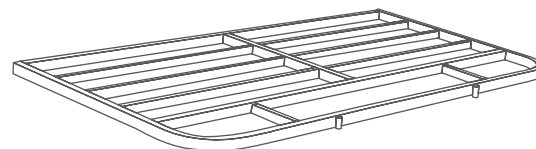

S326642 Replacement Part - Backrest Mesh Section For Royale Multi-Motion Double Bed

S326644 Replacement Part - Backrest Mesh Section For Royale Multi-Motion Queen Bed

S326673 Replacement Part - Knee Break Mesh Section For Royale Multi-Motion Single Bed

S326671 Replacement Part - Knee Break Mesh Section For Royale Multi-Motion King Single Bed

S326670 Replacement Part - Knee Break Mesh Section For Royale Multi-Motion Double Bed

S326672 Replacement Part - Knee Break Mesh Section For Royale Multi-Motion Queen Bed

S326665 Replacement Part - Footrest Mesh Section For Royale Multi-Motion Single Bed

S326663 Replacement Part - Footrest Mesh Section For Royale Multi-Motion King Single Bed

S326662 Replacement Part - Footrest Mesh Section For Royale Multi-Motion Double Bed

S326664 Replacement Part - Footrest Mesh Section For Royale Multi-Motion Queen Bed

S326659 Replacement Part - Bracket For Connecting Mattress Platform To Footrest Mesh Section For Royale Multi-Motion Bed (All Sizes) Each