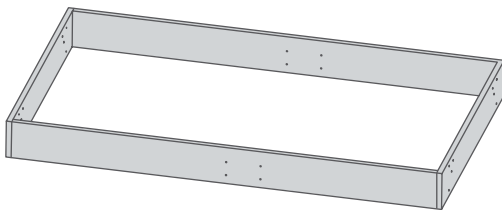

S326651 Replacement Part - Complete Bed Surround For
Royale Multi-Motion Double Bed Grey