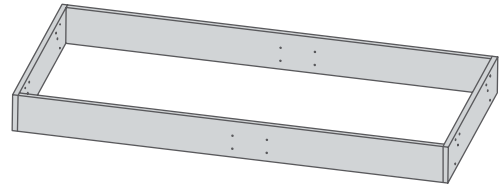

S326687 Replacement Part - Castor 3" Non-Lockable For Royale Multi-Motion Bed (All Sizes) Each

S326653 Replacement Part - Complete Bed Surround For
Royale Multi-Motion King Single Bed Grey