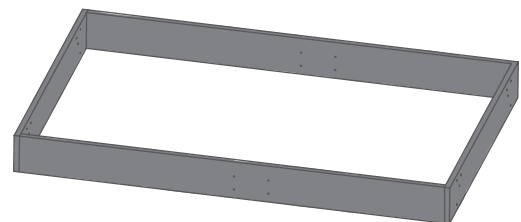

S326657 Replacement Part - Complete Bed Surround For
Royale Multi-Motion Single Bed Grey

S326653 Replacement Part - Complete Bed Surround For
Royale Multi-Motion King Single Bed Grey

S326651 Replacement Part - Complete Bed Surround For
Royale Multi-Motion Double Bed Grey

S326655 Replacement Part - Complete Bed Surround For
Royale Multi-Motion Queen Bed Grey

S326656 Replacement Part - Complete Bed Surround For
Royale Multi-Motion Single Bed Black

S326652 Replacement Part - Complete Bed Surround For
Royale Multi-Motion King Single Bed Black