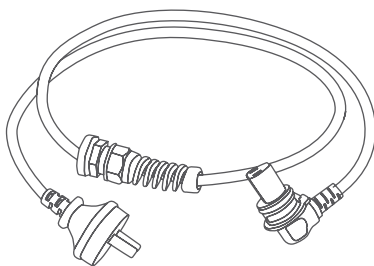

S326638 Replacement Part - Actuator Backrest For Royale Multi-Motion Bed (All Sizes)

S326640 Replacement Part - Actuator Height Adjusting For Royale Multi-Motion Double/Queen Bed

S326641 Replacement Part - Actuator Height Adjusting For Royale Multi-Motion Single/King Single Bed

S326639 Replacement Part - Actuator Knee Lift For Royale Multi-Motion Bed (All Sizes)

S326660 Replacement Part - Control Box For Royale Multi-Motion Bed (All Sizes)

S326658 Replacement Part - Bracket For Attachment Of Control Box To Main Frame Of Royale Multi-Motion Bed (All Sizes) Each

S326695 Replacement Part - Power Cord To Connect Control Box To Wall Socket For Royale Multi-Motion Bed Each

S326649 Replacement Part - Battery Backup To Suit Royale Multi-Motion Bed (All Sizes)

S326666 Replacement Part - Hand Control For Royale Multi-Motion Bed (All Sizes)

S326688 Replacement Accessory - Extension Cord For Hand Control For Royale Multi-Motion Bed

S326645 Replacement Part - Backrest Mesh Section For Royale Multi-Motion Single Bed

S326643 Replacement Part - Backrest Mesh Section For Royale Multi-Motion King Single Bed