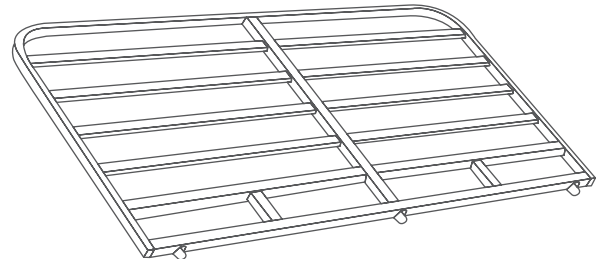

S326688 Replacement Accessory - Extension Cord For Hand Control For Royale Multi-Motion Bed

S326645 Replacement Part - Backrest Mesh Section For Royale Multi-Motion Single Bed

S326643 Replacement Part - Backrest Mesh Section For Royale Multi-Motion King Single Bed

S326642 Replacement Part - Backrest Mesh Section For Royale Multi-Motion Double Bed

S326644 Replacement Part - Backrest Mesh Section For Royale Multi-Motion Queen Bed

S326673 Replacement Part - Knee Break Mesh Section For Royale Multi-Motion Single Bed