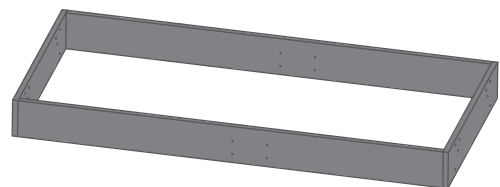

S326652 Replacement Part - Complete Bed Surround For
Royale Multi-Motion King Single Bed Black