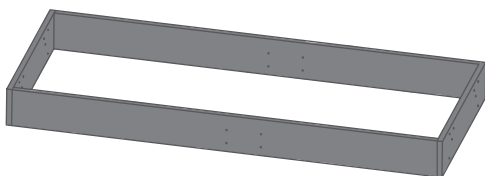

S326656 Replacement Part - Complete Bed Surround For
Royale Multi-Motion Single Bed Black