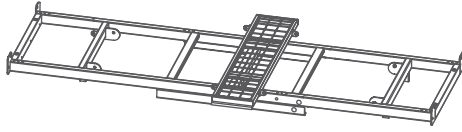

S326671 Replacement Part - Knee Break Mesh Section For Royale Multi-Motion King Single Bed

S326670 Replacement Part - Knee Break Mesh Section For Royale Multi-Motion Double Bed

S326672 Replacement Part - Knee Break Mesh Section For Royale Multi-Motion Queen Bed

S326665 Replacement Part - Footrest Mesh Section For Royale Multi-Motion Single Bed

S326663 Replacement Part - Footrest Mesh Section For Royale Multi-Motion King Single Bed

S326662 Replacement Part - Footrest Mesh Section For Royale Multi-Motion Double Bed

S326664 Replacement Part - Footrest Mesh Section For Royale Multi-Motion Queen Bed

S326659 Replacement Part - Bracket For Connecting Mattress Platform To Footrest Mesh Section For Royale Multi-Motion Bed (All Sizes) Each

S326661 Replacement Part - Foot End Mattress Retainer For Royale Multi-Motion Bed (All Sizes) Each

S326686 Replacement Part - Main Structural Frame For Mattress Platform For Royale Multi-Motion Single Bed