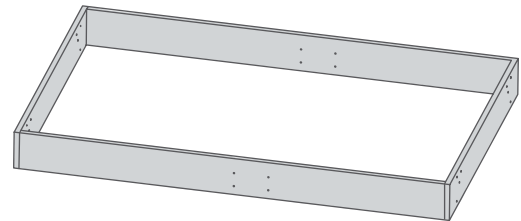

S326655 Replacement Part - Complete Bed Surround For
Royale Multi-Motion Queen Bed Grey