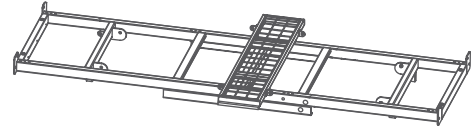

S326665 Replacement Part - Footrest Mesh Section For Royale Multi-Motion Single Bed

S326663 Replacement Part - Footrest Mesh Section For Royale Multi-Motion King Single Bed

S326662 Replacement Part - Footrest Mesh Section For Royale Multi-Motion Double Bed

S326664 Replacement Part - Footrest Mesh Section For Royale Multi-Motion Queen Bed

S326659 Replacement Part - Bracket For Connecting Mattress Platform To Footrest Mesh Section For Royale Multi-Motion Bed (All Sizes) Each

S326661 Replacement Part - Foot End Mattress Retainer For Royale Multi-Motion Bed (All Sizes) Each

S326686 Replacement Part - Main Structural Frame For Mattress Platform For Royale Multi-Motion Single Bed

S326684 Replacement Part - Main Structural Frame For Mattress Platform For Royale Multi-Motion King Single Bed

S326683 Replacement Part - Main Structural Frame For Mattress Platform For Royale Multi-Motion Double Bed