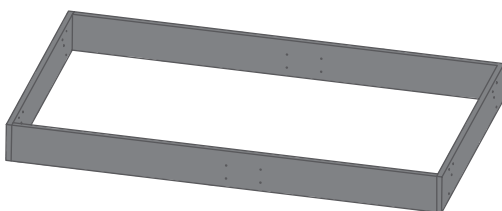

S326657 Replacement Part - Complete Bed Surround For
Royale Multi-Motion Single Bed Grey

S326653 Replacement Part - Complete Bed Surround For
Royale Multi-Motion King Single Bed Grey

S326651 Replacement Part - Complete Bed Surround For
Royale Multi-Motion Double Bed Grey

S326655 Replacement Part - Complete Bed Surround For
Royale Multi-Motion Queen Bed Grey

S326656 Replacement Part - Complete Bed Surround For
Royale Multi-Motion Single Bed Black

S326652 Replacement Part - Complete Bed Surround For
Royale Multi-Motion King Single Bed Black