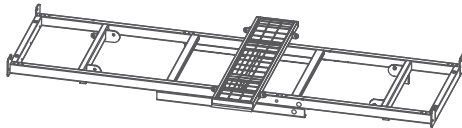

S326664 Replacement Part - Footrest Mesh Section For Royale Multi-Motion Queen Bed

S326659 Replacement Part - Bracket For Connecting Mattress Platform To Footrest Mesh Section For Royale Multi-Motion Bed (All Sizes) Each

S326661 Replacement Part - Foot End Mattress Retainer For Royale Multi-Motion Bed (All Sizes) Each

S326686 Replacement Part - Main Structural Frame For Mattress Platform For Royale Multi-Motion Single Bed

S326684 Replacement Part - Main Structural Frame For Mattress Platform For Royale Multi-Motion King Single Bed

S326683 Replacement Part - Main Structural Frame For Mattress Platform For Royale Multi-Motion Double Bed