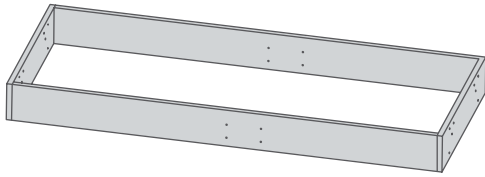

S326674 Replacement Part - Castor 3" Lockable For Royale Multi-Motion Bed (All Sizes) Each

S326657 Replacement Part - Complete Bed Surround For
Royale Multi-Motion Single Bed Grey