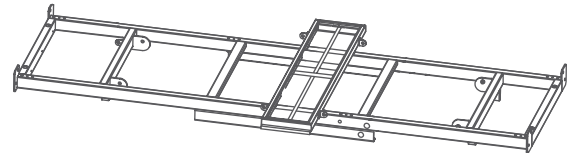

S326664 Replacement Part - Footrest Mesh Section For Royale Multi-Motion Queen Bed

S326659 Replacement Part - Bracket For Connecting Mattress Platform To Footrest Mesh Section For Royale Multi-Motion Bed (All Sizes) Each

S326661 Replacement Part - Foot End Mattress Retainer For Royale Multi-Motion Bed (All Sizes) Each

S326686 Replacement Part - Main Structural Frame For Mattress Platform For Royale Multi-Motion Single Bed

S326684 Replacement Part - Main Structural Frame For Mattress Platform For Royale Multi-Motion King Single Bed

S326683 Replacement Part - Main Structural Frame For Mattress Platform For Royale Multi-Motion Double Bed

S326685 Replacement Part - Main Structural Frame For Mattress Platform For Royale Multi-Motion Queen Bed

S326675 Replacement Part - L-Shaped Bracket For Attaching Surround To Main Frame For Royale Multi-Motion Bed (Suits All Sizes) Each