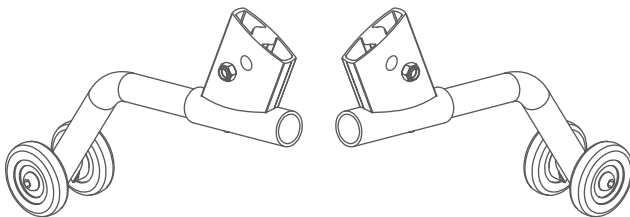

---

**S320002** Replacement Part - Hero Active Ultra Lite Transit  
Attendant Brake Complete Assembly Right Side

---

**S320000** Replacement Part - Hero Active Ultra Lite Transit Back Upholstery & Cushion Each

**S319990** Replacement Part - Hero Active Ultra Lite Transit Frame Cross Brace Assembly

**S319998** Replacement Part - Hero Active Ultra Lite Transit Front Fork Each

**S320006** Replacement Part - Hero Active Ultra Lite Transit Half Folding Lever Assembly For Backrest Universal

**S319996** Replacement Part - Hero Active Ultra Lite Transit Legrest Assembly Right Side (Includes Footplate & Heel Strap)

**S319995** Replacement Part - Hero Active Ultra Lite Transit Legrest Assembly Left Side (Includes Footplate & Heel Strap)

**S320004** Replacement Part - Hero Active Ultra Lite Transit Height Adjustable Anti-Tippers Pair

**S320003** Replacement Part - Hero Active Ultra Lite Transit Hand Grip Pair

**S320005** Replacement Part - Hero Active Ultra Lite Transit  
Seat Belt Assembly