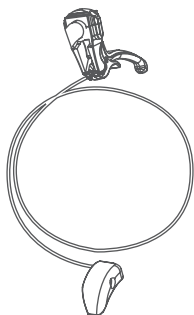

**S319999** Replacement Part - Hero Active Ultra Lite Transit  
12" Rear Transit Wheel Each

---

**S319997** Replacement Part - Hero Active Ultra Lite Transit  
8" Front Castor Each

---

**S319993** Replacement Part - Hero Active Ultra Lite Transit  
Armpad Left

---

**S319994** Replacement Part - Hero Active Ultra Lite Transit  
Armpad Right

---

**S319991** Replacement Part - Hero Active Ultra Lite Transit  
Armrest Height Adjustment Bracket Switch Lever Design  
Left

---

**S319992** Replacement Part - Hero Active Ultra Lite Transit  
Armrest Height Adjustment Bracket Switch Lever Design  
Right

---

**S320001** Replacement Part - Hero Active Ultra Lite Transit  
Attendant Brake Complete Assembly Left Side

---

**S320002** Replacement Part - Hero Active Ultra Lite Transit  
Attendant Brake Complete Assembly Right Side

---

**S320000** Replacement Part - Hero Active Ultra Lite Transit Back Upholstery & Cushion Each