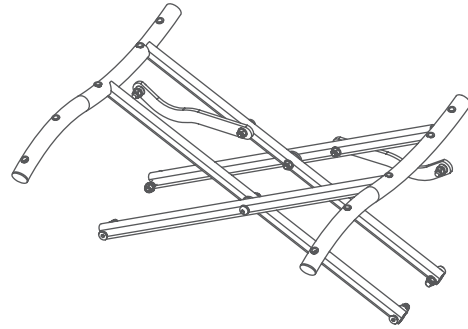

---

**S319992** Replacement Part - Hero Active Ultra Lite Transit  
Armrest Height Adjustment Bracket Switch Lever Design  
Right

---

**S320001** Replacement Part - Hero Active Ultra Lite Transit  
Attendant Brake Complete Assembly Left Side

---

**S320002** Replacement Part - Hero Active Ultra Lite Transit  
Attendant Brake Complete Assembly Right Side

---

**S320000** Replacement Part - Hero Active Ultra Lite Transit Back Upholstery & Cushion Each

**S319990** Replacement Part - Hero Active Ultra Lite Transit Frame Cross Brace Assembly

**S319998** Replacement Part - Hero Active Ultra Lite Transit Front Fork Each

**S320006** Replacement Part - Hero Active Ultra Lite Transit Half Folding Lever Assembly For Backrest Universal

**S319996** Replacement Part - Hero Active Ultra Lite Transit Legrest Assembly Right Side (Includes Footplate & Heel Strap)

**S319995** Replacement Part - Hero Active Ultra Lite Transit Legrest Assembly Left Side (Includes Footplate & Heel Strap)