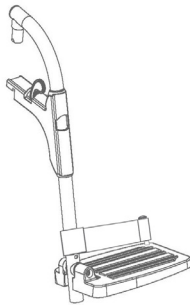

---

**S319992** Replacement Part - Hero Active Ultra Lite Transit  
Armrest Height Adjustment Bracket Switch Lever Design  
Right

---

**S320001** Replacement Part - Hero Active Ultra Lite Transit  
Attendant Brake Complete Assembly Left Side

---

**S320002** Replacement Part - Hero Active Ultra Lite Transit  
Attendant Brake Complete Assembly Right Side

---

**S320000** Replacement Part - Hero Active Ultra Lite Transit Back Upholstery & Cushion Each

**S319990** Replacement Part - Hero Active Ultra Lite Transit Frame Cross Brace Assembly

**S319998** Replacement Part - Hero Active Ultra Lite Transit Front Fork Each

**S320006** Replacement Part - Hero Active Ultra Lite Transit Half Folding Lever Assembly For Backrest Universal

**S319996** Replacement Part - Hero Active Ultra Lite Transit Legrest Assembly Right Side (Includes Footplate & Heel Strap)

**S319995** Replacement Part - Hero Active Ultra Lite Transit Legrest Assembly Left Side (Includes Footplate & Heel Strap)