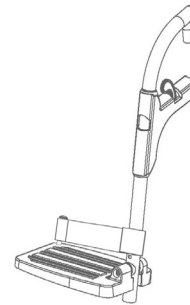

---

**S320002** Replacement Part - Hero Active Ultra Lite Transit  
Attendant Brake Complete Assembly Right Side

---

**S320000** Replacement Part - Hero Active Ultra Lite Transit Back Upholstery & Cushion Each

**S319990** Replacement Part - Hero Active Ultra Lite Transit Frame Cross Brace Assembly

**S319998** Replacement Part - Hero Active Ultra Lite Transit Front Fork Each

**S320006** Replacement Part - Hero Active Ultra Lite Transit Half Folding Lever Assembly For Backrest Universal

**S319996** Replacement Part - Hero Active Ultra Lite Transit Legrest Assembly Right Side (Includes Footplate & Heel Strap)

**S319995** Replacement Part - Hero Active Ultra Lite Transit Legrest Assembly Left Side (Includes Footplate & Heel Strap)