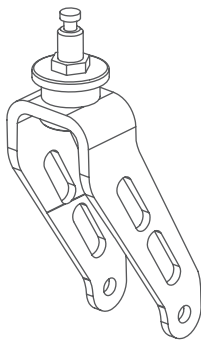

---

**S319992** Replacement Part - Hero Active Ultra Lite Transit  
Armrest Height Adjustment Bracket Switch Lever Design  
Right

---

**S320001** Replacement Part - Hero Active Ultra Lite Transit  
Attendant Brake Complete Assembly Left Side

---

**S320002** Replacement Part - Hero Active Ultra Lite Transit  
Attendant Brake Complete Assembly Right Side

---

**S320000** Replacement Part - Hero Active Ultra Lite Transit Back Upholstery & Cushion Each

**S319990** Replacement Part - Hero Active Ultra Lite Transit Frame Cross Brace Assembly

**S319998** Replacement Part - Hero Active Ultra Lite Transit Front Fork Each

**S320006** Replacement Part - Hero Active Ultra Lite Transit Half Folding Lever Assembly For Backrest Universal

**S319996** Replacement Part - Hero Active Ultra Lite Transit Legrest Assembly Right Side (Includes Footplate & Heel Strap)

**S319995** Replacement Part - Hero Active Ultra Lite Transit Legrest Assembly Left Side (Includes Footplate & Heel Strap)