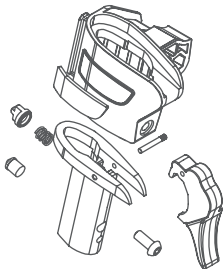

**S312920** Replacement Part - Seat Walker Euro Lite Aluminium / Carbon Fibre Hero Brake Shoe Left Each

**S312919** Replacement Part - Seat Walker Euro Lite Aluminium / Carbon Fibre Hero Brake Shoe Right Each

**S312916** Replacement Part - Seat Walker Euro Lite Aluminium / Carbon Fibre Hero Brake Handle Left

**S312917** Replacement Part - Seat Walker Euro Lite Aluminium / Carbon Fibre Hero Brake Handle Right

**S312915** Replacement Part - Seat Walker Euro Lite  
Aluminium / Carbon Fibre Backrest Assembly Universal

**S312914** Replacement Part - Seat Walker Euro Lite  
Aluminium / Carbon Fibre Hero Front Storage Bag

**S312913** Replacement Part - Seat Walker Euro Lite  
Aluminium / Carbon Fibre Hero Folding Lock

**S312912** Replacement Part - Seat Walker Euro Lite  
Aluminium / Carbon Fibre Hero Seat Assembly

**S312911** Replacement Part - Seat Walker Euro Lite  
Aluminium / Carbon Fibre Hero Handle Height Adjustment  
Bracket Set Left