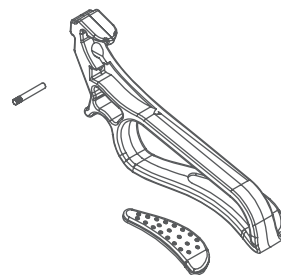

S312917 Replacement Part - Seat Walker Euro Lite Aluminium / Carbon Fibre Hero Brake Handle Right