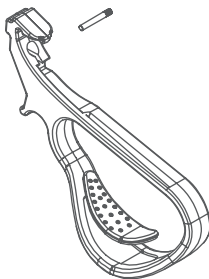

**S312923** Replacement Part - Seat Walker Euro Lite Aluminium / Carbon Fibre Hero 9 inch Front Castor Universal Each

**S312921** Replacement Part - Seat Walker Euro Lite Aluminium / Carbon Fibre Hero 9 inch Rear Castor Universal Each

**S312922** Replacement Part - Seat Walker Euro Lite Aluminium / Carbon Fibre Hero Front Fork Assembly Universal Each

**S312918** Replacement Part - Seat Walker Euro Lite Aluminium / Carbon Fibre Hero Brake Cable Each

**S312920** Replacement Part - Seat Walker Euro Lite Aluminium / Carbon Fibre Hero Brake Shoe Left Each

**S312919** Replacement Part - Seat Walker Euro Lite Aluminium / Carbon Fibre Hero Brake Shoe Right Each

**S312916** Replacement Part - Seat Walker Euro Lite Aluminium / Carbon Fibre Hero Brake Handle Left

**S312917** Replacement Part - Seat Walker Euro Lite Aluminium / Carbon Fibre Hero Brake Handle Right