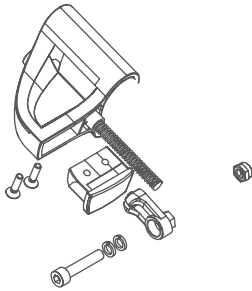

**S312923** Replacement Part - Seat Walker Euro Lite Aluminium / Carbon Fibre Hero 9 inch Front Castor Universal Each

**S312921** Replacement Part - Seat Walker Euro Lite Aluminium / Carbon Fibre Hero 9 inch Rear Castor Universal Each

**S312922** Replacement Part - Seat Walker Euro Lite Aluminium / Carbon Fibre Hero Front Fork Assembly Universal Each

**S312918** Replacement Part - Seat Walker Euro Lite Aluminium / Carbon Fibre Hero Brake Cable Each

**S312920** Replacement Part - Seat Walker Euro Lite Aluminium / Carbon Fibre Hero Brake Shoe Left Each

**S312919** Replacement Part - Seat Walker Euro Lite Aluminium / Carbon Fibre Hero Brake Shoe Right Each

**S312909** Replacement Part - Seat Walker Euro Lite  
Aluminium / Carbon Fibre Hero Hand Grip Right

**S312907** Replacement Part - Seat Walker Euro Lite  
Aluminium Hero Curb Step Universal Each

---