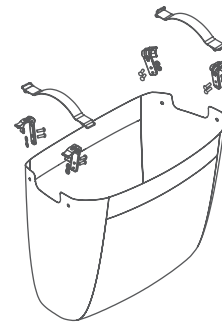

S312917 Replacement Part - Seat Walker Euro Lite Aluminium / Carbon Fibre Hero Brake Handle Right

S312914 Replacement Part - Seat Walker Euro Lite
Aluminium / Carbon Fibre Hero Front Storage Bag