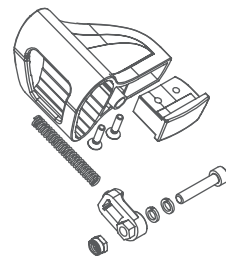

S312919 Replacement Part - Seat Walker Euro Lite Aluminium / Carbon Fibre Hero Brake Shoe Right Each