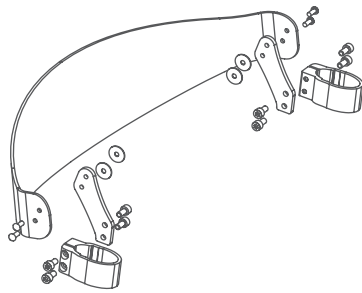

**S312922** Replacement Part - Seat Walker Euro Lite Aluminium / Carbon Fibre Hero Front Fork Assembly Universal Each

**S312918** Replacement Part - Seat Walker Euro Lite Aluminium / Carbon Fibre Hero Brake Cable Each

**S312920** Replacement Part - Seat Walker Euro Lite Aluminium / Carbon Fibre Hero Brake Shoe Left Each

**S312919** Replacement Part - Seat Walker Euro Lite Aluminium / Carbon Fibre Hero Brake Shoe Right Each

**S312916** Replacement Part - Seat Walker Euro Lite Aluminium / Carbon Fibre Hero Brake Handle Left

**S312917** Replacement Part - Seat Walker Euro Lite Aluminium / Carbon Fibre Hero Brake Handle Right