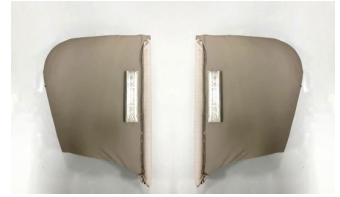

S308885 Backrest actuator

S308886 Seat/Legrest actuator

S308887 Backrest wings (pair, small)

S308888 Backrest wings (pair, medium)

S308889 Backrest wings (pair, large)

S308890 Backrest cushion with cover (small, air bladder not included)

S308891 Backrest cushion with cover (medium, air bladder not included)

S308892 Backrest cushion with cover (large, air bladder not included)

S308893 Seat cushion with cover (small, air bladder not included)