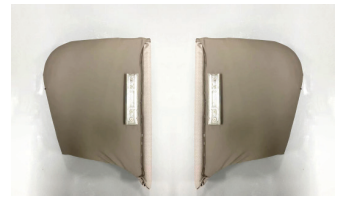

S13437 Transformer box

S16503 Power cord from transformer to wall socket

S30881 Power cord from actuator to transformer

S308880 Hand control

S308882 Backrest bracket (each)

S308883 Base mechanism (for small and medium size)

S308885 Backrest actuator

S308886 Seat/Legrest actuator

S308887 Backrest wings (pair, small)

S308888 Backrest wings (pair, medium)

S308889 Backrest wings (pair, large)

S308890 Backrest cushion with cover (small, air bladder not included)

S308891 Backrest cushion with cover (medium, air bladder not included)

S308892 Backrest cushion with cover (large, air bladder not included)

S308893 Seat cushion with cover (small, air bladder not included)