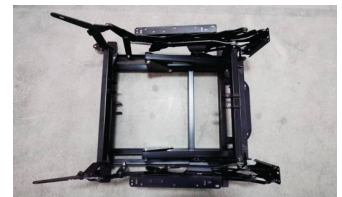

S13437 Transformer box

S16503 Power cord from transformer to wall socket

S30881 Power cord from actuator to transformer

S308880 Hand control

S308882 Backrest bracket (each)

S308883 Base mechanism (for small and medium size)

S308885 Backrest actuator

S308886 Seat/Legrest actuator

S308887 Backrest wings (pair, small)

S308888 Backrest wings (pair, medium)

S308889 Backrest wings (pair, large)

S308890 Backrest cushion with cover (small, air bladder not included)

S308891 Backrest cushion with cover (medium, air bladder not included)

S308892 Backrest cushion with cover (large, air bladder not included)

S308893 Seat cushion with cover (small, air bladder not included)

S308898

Hand pump with tube

S308899

Y connector (for connecting air bladders to hand pump)

S308900

Side wing brackets (screws included)

S310072

Rear castor (with brake)