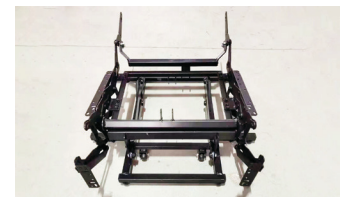

S307016

Replacement Part - Royale Chadwick Mini Quad Motor Actuator Back Section Okin

S307018

Replacement Part - Royale Chadwick Mini Quad Motor Actuator Headrest Section Okin

S307019

Replacement Part - Royale Chadwick Mini Quad Motor Actuator Back Section Okin

S307017

Replacement Part - Royale Chadwick Mini Quad Motor Actuator Seat/Leg Section Okin

S307015

Replacement Part - Royale Chadwick Mini Quad Motor Back Rest Mechanism

S307014

Replacement Part - Royale Chadwick Mini Quad Motor Base Mechanism

S307026

Replacement Part - Royale Chadwick Mini Quad Motor Feet for Base Mechanism each

S19598

Replacement Part - Royale Chadwick/Chadwick Mini Back Side Wings Bracket Only (pair)

S303366

Replacement Part - Royale Chadwick/Chadwick Mini Quad Motor Backrest Bracket each

S307349

Replacement Part - Royale Chadwick/Chadwick Mini Quad Motor Cable Connecting Hand Control to Control Box

S20554

Replacement Part - Royale Chadwick/Chadwick Mini Quad Motor Cable from Control Box to Transformer