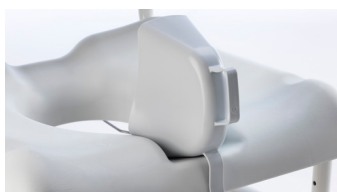

Features

GREATER ADAPTABILITY

With an increased height adjustment range on the footrests and armrests.

COMPACT AND EASY TO HANDLE

Optimised wheel base makes it easy to manoeuvre in small spaces.

INNOVATIVE ERGONOMIC SEAT

Insight-led design encourages a more upright seating position for enhanced independence and comfort.

OTHER features include:

- Stable, stainless steel frame
- Machine washable, tension adjustable back with quick-release buckles
- Easy disassembly for transportation and storage

EXTREMELY STABLE

Enhanced stability at the front for additional safety and reassurance.

Highly configurable

Toileting

Available with a extensive range of positioning, safety, toileting and seating accessories that can be used to support a wide range of conditions and postural needs.

See pages 5 and 6 for full range of accessories.

Yes, you can.®