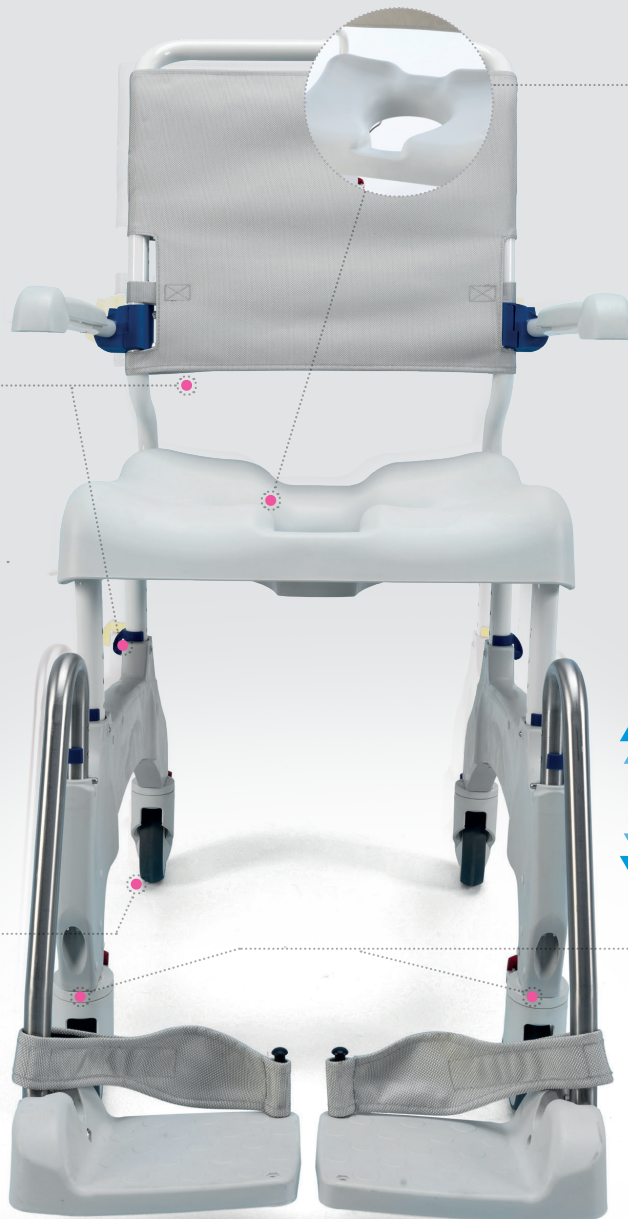

EXTREMELY STABLE

Enhanced stability at the front for additional safety and reassurance.