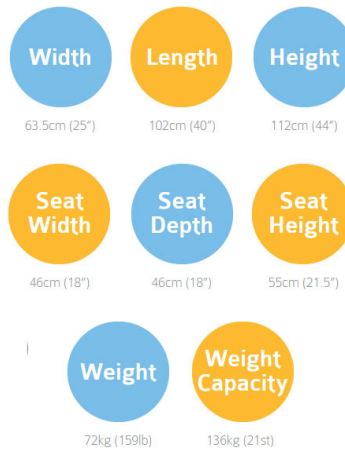

DRIVE MEDICAL TITAN POWER CHAIR

\$2,399.99

The front wheel drive Titan Powerchair is a comfortable and stylish option for users seeking a transportable power mobility product that's ideal for indoor and outdoor use. The Titan's front-wheel system positions the drive wheel forward of the user's centre of gravity, making the chair extremely stable and giving it great performance over small obstacles. The Titan is also great indoors, navigating tight, enclosed spaces with ease.

- Designed for indoor and outdoor use
Front wheel drive system for optimum manoeuvrability
- Detachable padded and adjustable armrests to suit the comfort of the user
- Adjustable length controller mount
- Folding backrest for easy storage and transportation
- Height adjustable and reclining seat to suit comfort preferences
- Swivel seat facilitates easy transfers on and off the chair
 - Height adjustable and removable headrest to suit user requirements
- The de-clutch operation to enable you to safely freewheel the chair where and when required
 - Padded upholstery for additional comfort and support

SKU: S7914

Category: [Power Chairs](#)

GALLERY IMAGES

ADDITIONAL INFORMATION

Width	63.5cm
Length	102cm
Height	112cm

Seat Width	46cm
Seat Depth	46cm
Seat Height	55cm
Weight	72kg
Max SWL (Maximum Weight)	136kg
Heaviest Piece Disassembled	25 kgs
Seat Weight	19.35 kgs
Battery Weight (PAIR)	19.9 kgs.
Base Weight	25kg's
Charger	3A Offboard
Maximum speed	6.48 km/h
Maximum range	24 km
Brand	Drive Medical
Width between the armrests	43cm - 53cm