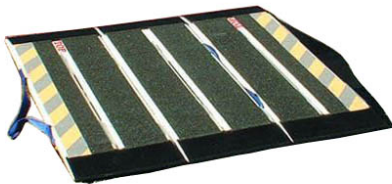

PORTABLE WHEELCHAIR RAMP - PERSONAL

Portable, lightweight ramp that allows easier access in and around the home or workplace. Ideal for climbing kerbs or similar obstacles. Passes Australian Standards AS3856-1. Includes carry bag.

SKU: S7386
Price: \$550.99 ~~\$675.99~~
Stock: N/A

ADDITIONAL INFORMATION

| | |
|----------------------------------|----------------------|
| Length | 70 cm |
| Max Height Capacity | 17.5 cm |
| Ramp Width | 74.5 cm |
| Ramp Weight | 4.7 kg |
| Max SWL | 300 kg |
| brand | Invacare |
| manufacturers-part-number | DP070-F01L05N02-M000 |
| Weight | 4.7kg |

ADDITIONAL INFORMATION

| | |
|----------------------------------|----------------------|
| Length | 70 cm |
| Max Height Capacity | 17.5 cm |
| Ramp Width | 74.5 cm |
| Ramp Weight | 4.7 kg |
| Max SWL | 300 kg |
| brand | Invacare |
| manufacturers-part-number | DP070-F01L05N02-M000 |
| Weight | 4.7kg |