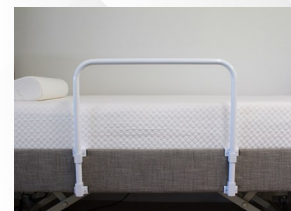

Euroflex Latex - Medium

- 18cm of natural ventilated latex
- Suitable for low risk pressure care

Accessories

Bedstick

- Easy removable from brackets
- Height: 91cm

High Side Rail

- Easy removable from brackets
- Height: 90cm Width: 36cm

Low Side Rail

- Easy removable from brackets
- Height: 58cm Width: 68cm

Full Length Fold-down bed Rail

- Fold down mechanism
- Height: 44cm Width: 138cm

Over Bed Table

- Height adjustable
- Tilt adjustable