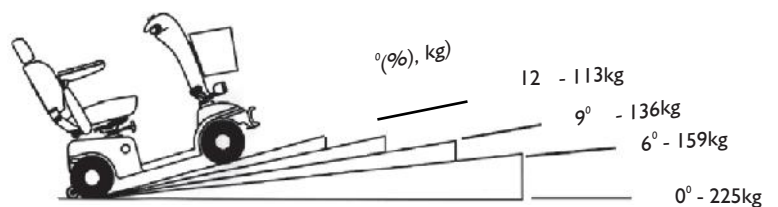

SPECIFICATIONS

889D

Length	1480mm
Width	910mm
Height	980mm
*Safe Climbing Angle	9 Degrees
*Max Climbing Angle	12 Degrees
*Maximum Load <u>Single user</u>	225Kgs
Charger	8Amp
Motor Size	2.0Hp
Maximum Speed	12Kph
Battery capacity min	2 x 75 Amp
Maximum range#	up to 26km
Wheel Size	330mm
Turning Radius	2550 mm
Weight (with battery)	159kg

FEATURES:

- Wide bench Seat
- Loop Steering Tiller
- Adjustable Steering Tiller
- Adjustable width arm rests
- Sliding Seat
- Front / Rear suspension
- Battery Power indicator
- Head Lights
- Rear Lights & Indicators
- Hazard Lights
- Shopping Basket
- **Comprehensive Warranty**

WARNING: Do not exceed 10kph on public roads or paths

IMPORTANT: Always be sure to read your owner's manual thoroughly before operating your machine.

Driving range varies with the factors shown below

- (1) The weight of the occupant
- (2) Level ground & Ambient temperature
- (3) Battery condition / Type of charger
- (4) Driving Style

*(Single user)

Shoprider is listed and complies with the regulations of the Therapeutic Goods Association of Australia as well as the regulatory bodies and standards in America (FDA) and Europe (CE)

SHOPRIDER®
www.shoprider.com.au *mobility*

Your Authorised dealer

For your nearest Distributor call 1800 672 633
Or visit our Web Site at www.shoprider.com.au